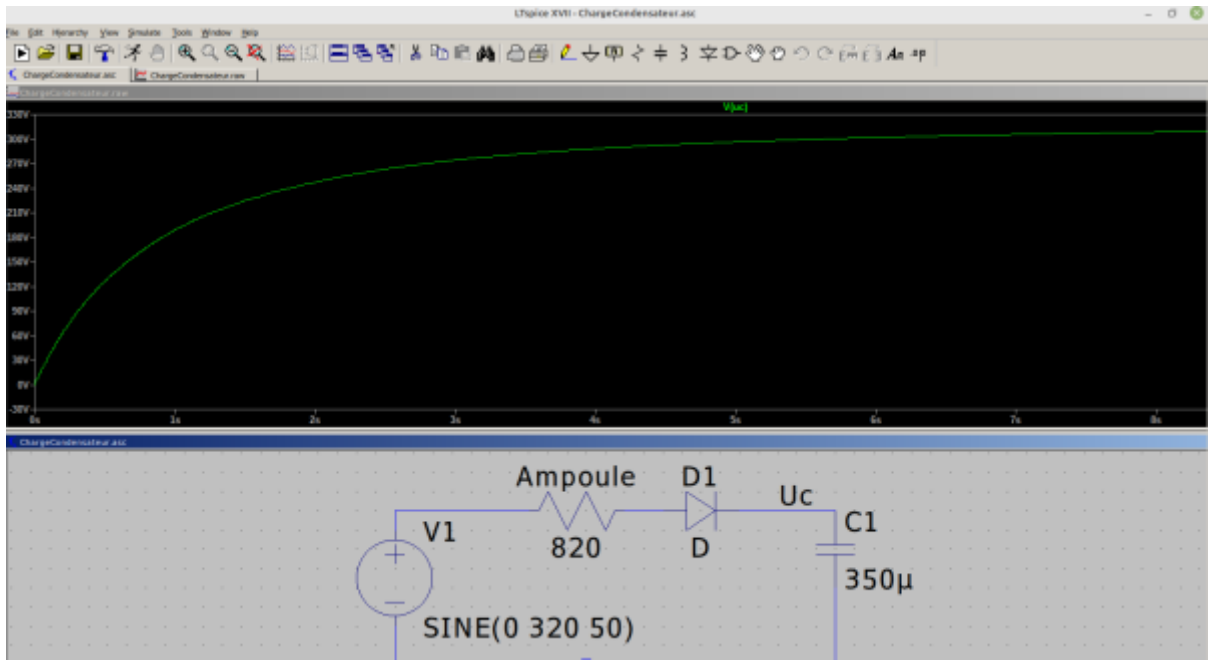

Tableau de resistances : Taille, Puissance, Tension MAX